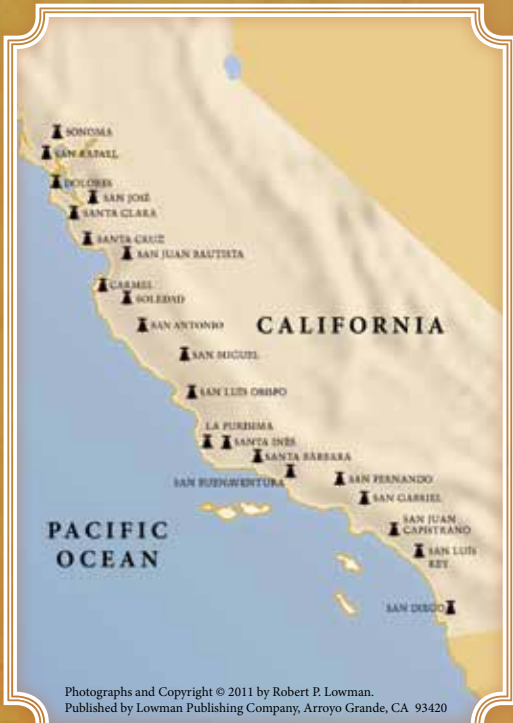

SAN FRANCISCO (DOLORES)  
FOUNDED IN 1776

SAN ANTONIO DE PADUA  
FOUNDED IN 1771

SANTA CRUZ  
FOUNDED IN 1791

SAN FERNANDO  
FOUNDED IN 1797

SAN BUENAVENTURA  
FOUNDED IN 1782

SAN GABRIEL  
FOUNDED IN 1771

SAN LUIS REY  
FOUNDED IN 1798

SAN FRANCISCO (DOLORES)  
FOUNDED IN 1776

SAN ANTONIO DE PADUA  
FOUNDED IN 1771

SANTA CRUZ  
FOUNDED IN 1791

SAN FERNANDO  
FOUNDED IN 1779

SAN BUENAVENTURA  
FOUNDED IN 1782

SAN GABRIEL  
FOUNDED IN 1771

SAN LUIS OBISPO  
FOUNDED IN 1772

21 CALIFORNIA MISSIONS  
FROM SAN DIEGO TO SONOMA

21 CALIFORNIA MISSIONS  
FROM SAN DIEGO TO SONOMA

SAN GABRIEL  
FOUNDED IN 1771

SAN DIEGO DE ALCALÁ  
FOUNDED IN 1769

SAN FRANCISCO (DOLORES)  
FOUNDED IN 1776

SAN ANTONIO DE PADUA  
FOUNDED IN 1771

SANTA CRUZ  
FOUNDED IN 1791

SAN FERNANDO  
FOUNDED IN 1797

SAN BUENAVENTURA  
FOUNDED IN 1782

SAN LUIS REY  
FOUNDED IN 1798