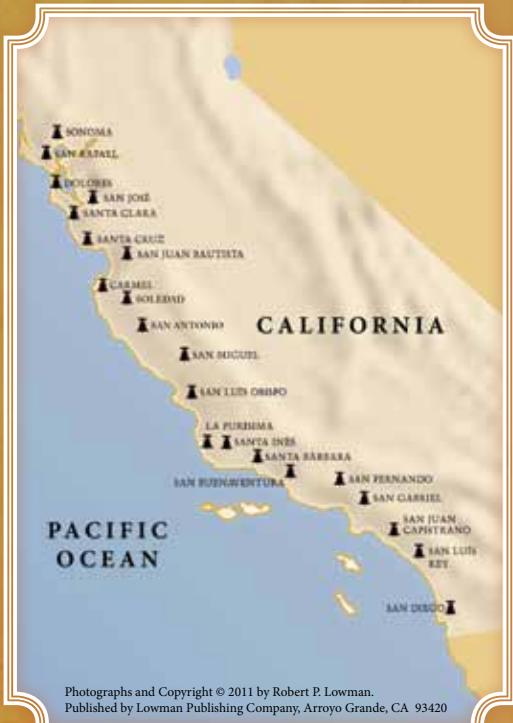

SAN GABRIEL
FOUNDED IN 1771